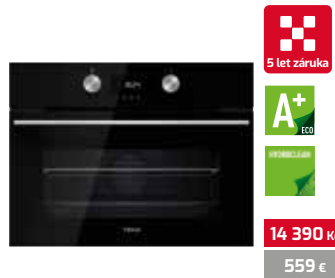

5 let záruka
A+
HYDROCLEAN
14 390 Kč
559 €

HLC 8400 BK

Multifunkční kompaktní trouba, 45 cm
Technologie SurroundTemp
9 funkcí pro přípravu pokrmů
Čistící systém HydroClean® PRO
Hladký smalt
Objem: 44 l
Dotykový ovládací panel s LED displejem
Dva otočné ovladače
Funkce Rychlý ohřev
Funkce ECO a odmrazování
Dvířka se třemi skly
Maxi gril
Teleskopický výsuv
Přívodní kabel bez koncovky
Hluboký plech a zesílený rošt
Dynamická ventilace
Možnost dokoupení sady SteamBox
Kód produktu: 11130003